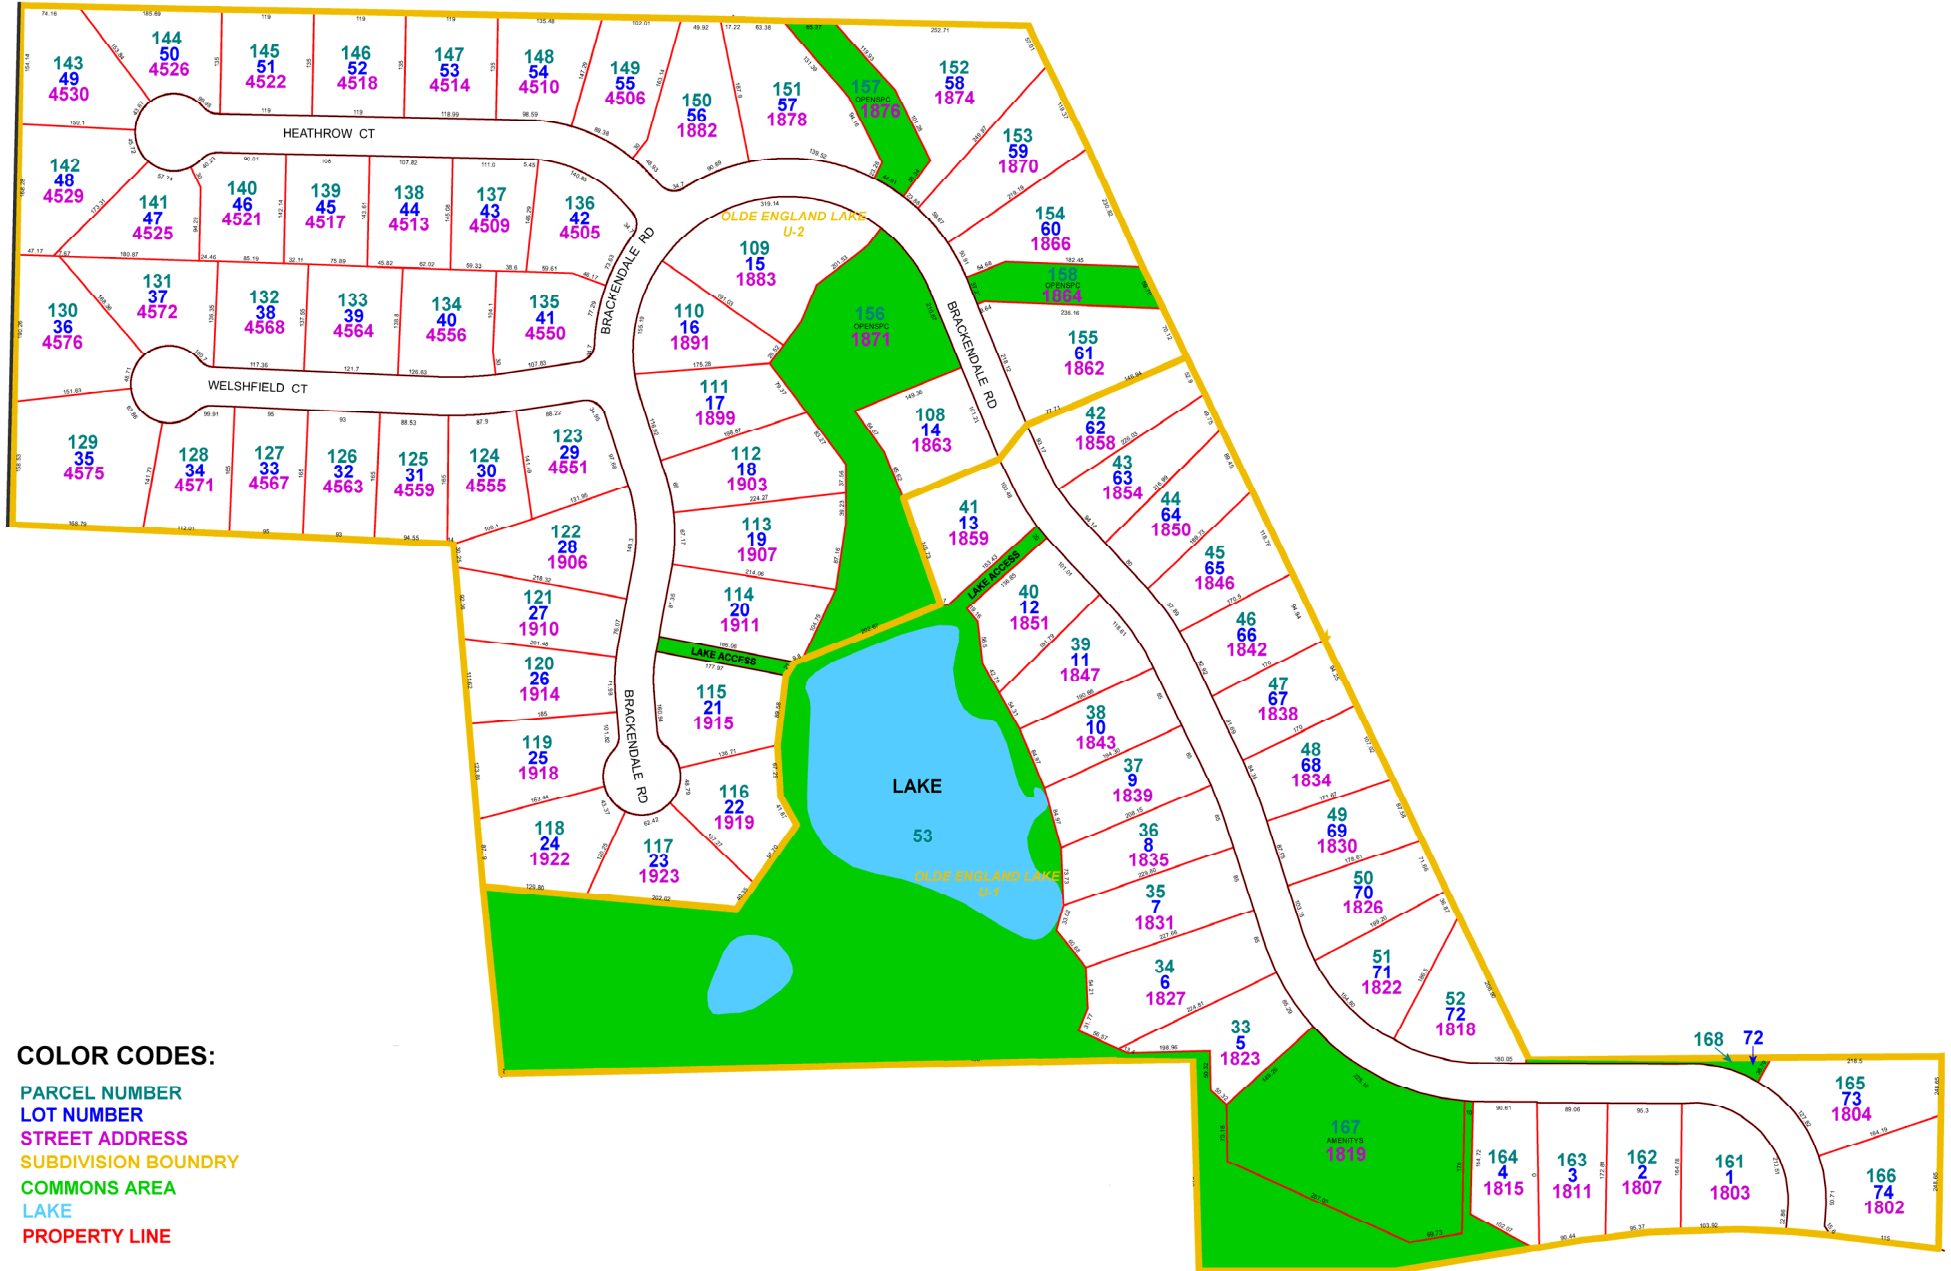

# OLDE ENGLAND LAKE SUBDIVISION PLAT

LAST REVISED FEBRUARY 15, 2009

PUBLISHED BY DAVID MASSEY  
WEBMASTER OF WWW.OELHOA.ORG

### COLOR CODES:

- PARCEL NUMBER
- LOT NUMBER
- STREET ADDRESS
- SUBDIVISION BOUNDRY
- COMMONS AREA
- LAKE
- PROPERTY LINE